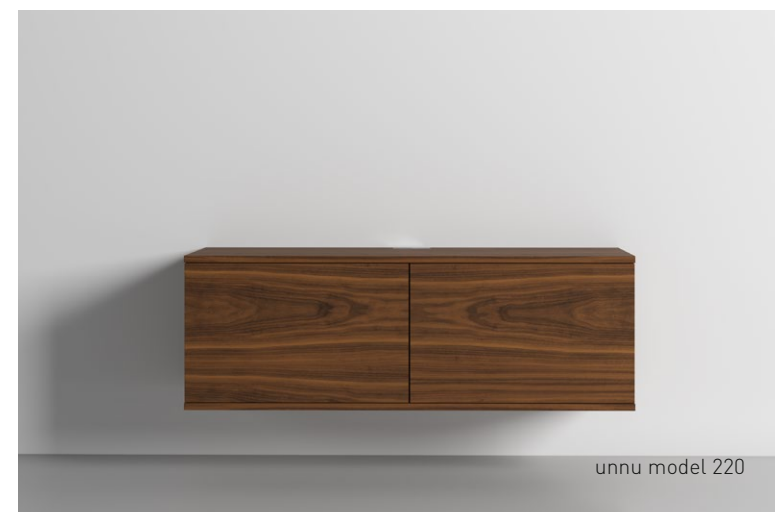

unnu model 220

unnu model 220