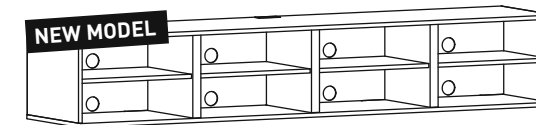

MODEL 241*

4 rooms · 4 shelves · 4 back plates
Paint: White or black · Veneer: Oak or walnut

Outer measurements: H: 354 mm, W: 2068 mm, D: 450 mm
Inner measurements for each room: H: 322 mm, W: 482 mm, D: 378 mm

MODEL 211LP

1 room · 1 shelf · 1 back plate
Paint: White or black · Veneer: Oak or walnut

Outer measurements: H: 354 mm, W: 517 mm, D: 450 mm
Inner measurements: H: 322 mm, W: 482 mm, D: 378 mm